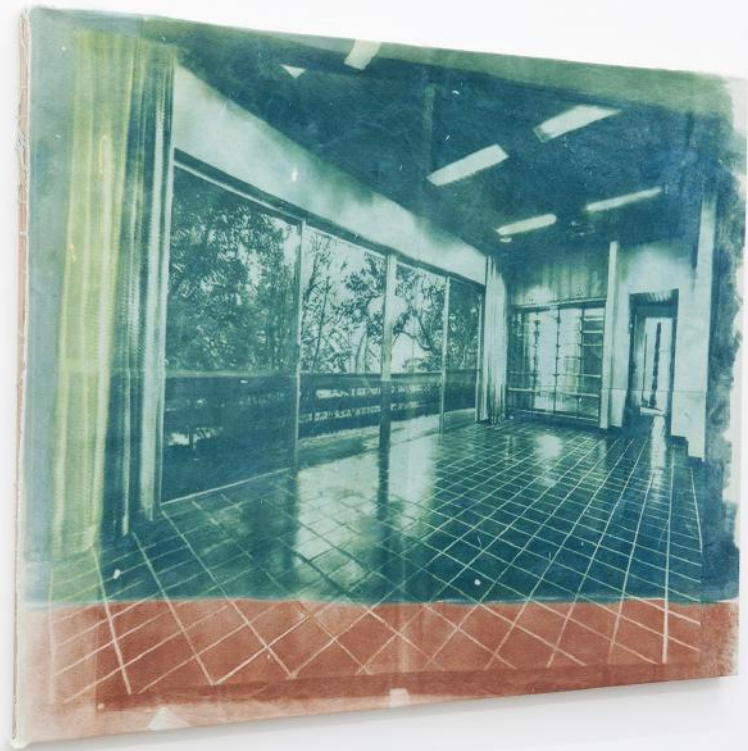

Jeremy Eaton
Bush Narcissus
2024
UV exposure dye print on canvas, bronze, Tasmanian
Oak
135 x 192 cm
\$8,000

Jeremy Eaton
On Frank
Installation view
LON Gallery
2024

Jeremy Eaton
Through a Beaded Curtain
2024
UV exposure dye print on canvas, birch ply mount
122 x 122 x 2.4cm
\$5,000

Jeremy Eaton
Body as Pool of Water
2023
UV exposure dye print on canvas, birch ply mount
42 x 58cm
\$1,600

Jeremy Eaton
On Frank
Installation view
LON Gallery
2024

Jeremy Eaton
2024
Aerogram Refrain
UV exposure dye print on canvas, birch ply mount
In 2 parts
37 x 58 cm each
\$3,800

Jeremy Eaton

2024

Untitled (Lone Figure With Masking)

UV exposure dye print on canvas, birch ply mount

88 x 63 cm

\$2,800

Jeremy Eaton
On Frank
Installation view
LON Gallery
2024

Jeremy Eaton
2024
Listing
UV exposure dye print on canvas, birch ply mount
88 x 63 cm
\$2,800

Jeremy Eaton
Touching Agony
2024
UV exposure dye print on canvas, birch ply mount
35 x 35cm
\$1,100

Jeremy Eaton
Agony with cigarette
UV exposure dye print on canvas, birch ply mount,
35 x 25cm
\$1,100