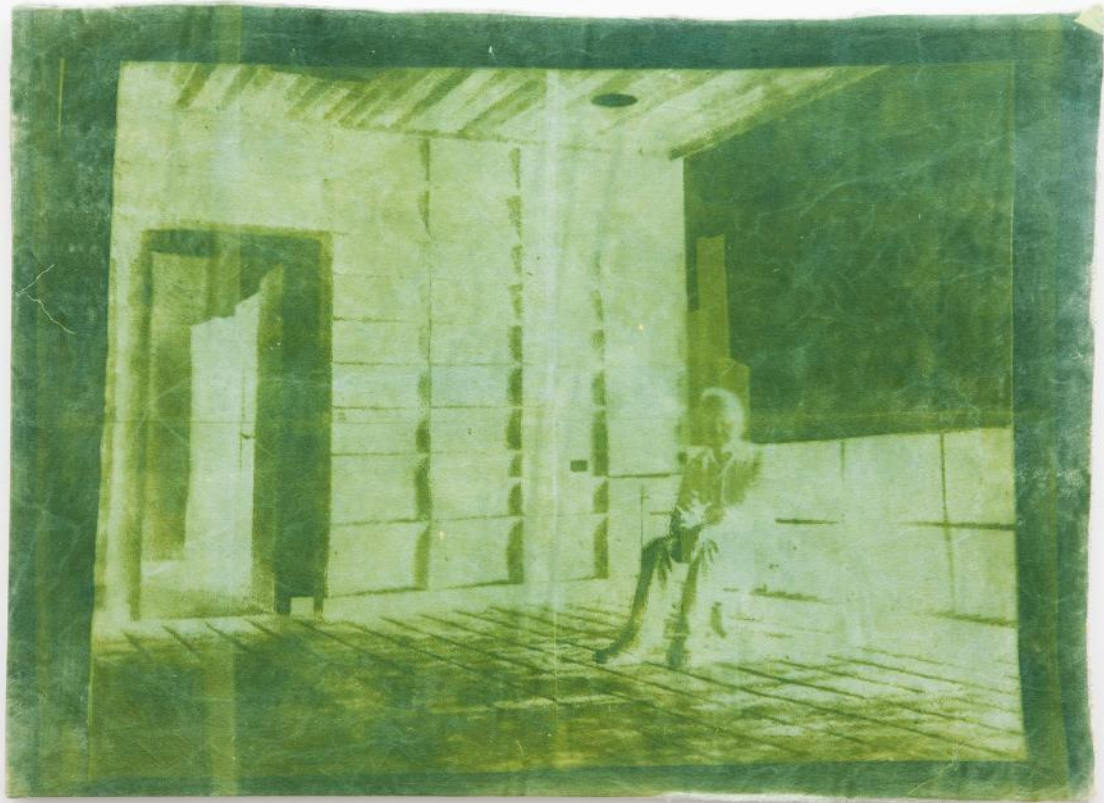

Jeremy Eaton
Body as Pool of Water
2023
UV exposure dye print on canvas, birch ply mount
42 x 58cm
\$1,600

Jeremy Eaton
On Frank
Installation view
LON Gallery
2024

Jeremy Eaton
2024
Aerogram Refrain
UV exposure dye print on canvas, birch ply mount
In 2 parts
37 x 58 cm each
\$3,800

Jeremy Eaton

2024

Untitled (Lone Figure With Masking)

UV exposure dye print on canvas, birch ply mount

88 x 63 cm

\$2,800

Jeremy Eaton
On Frank
Installation view
LON Gallery
2024

Jeremy Eaton
2024
Listing
UV exposure dye print on canvas, birch ply mount
88 x 63 cm
\$2,800